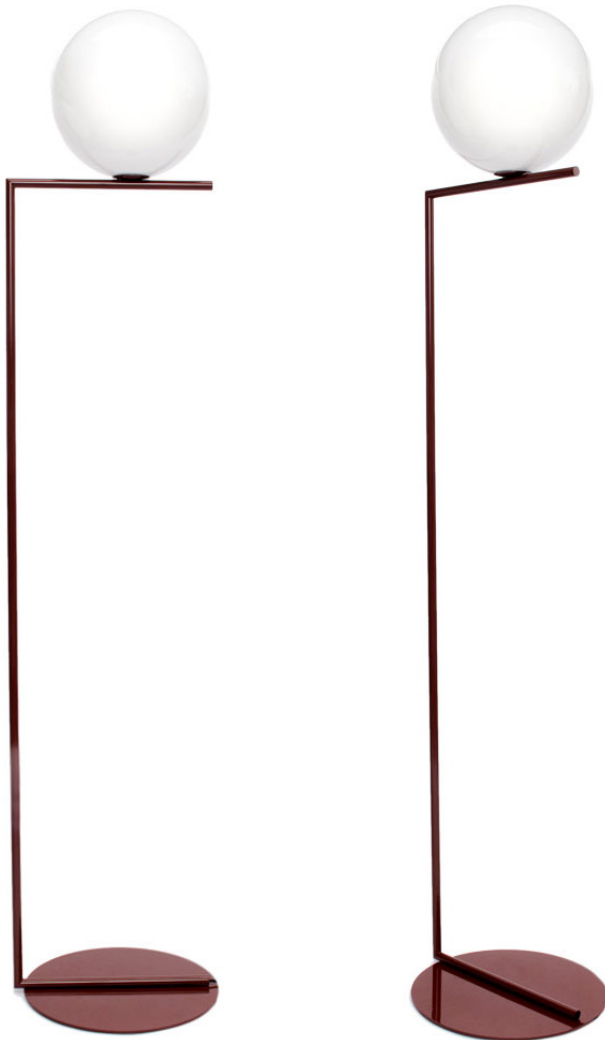

SRHUGHES

Varnished Burgandy Frame With Blown Glass Opal Diffuser Floor Lamp, FLOS

IC Lights Floor 2 By Flos

Designed By Michael Anastassiades in 2014 this IC Floor lamp provides diffused light and is dimmable. Frame is burgundy varnished steel with a blown glass opal diffuser.

Made in Italy

Measures: 73.1" h x 10" Ø Globe w/ 15" Ø Base

This floor lamp is in excellent showroom condition. Used in showroom setting. Barely imperceptible evidence of wear. All purchase are final and without warranty.