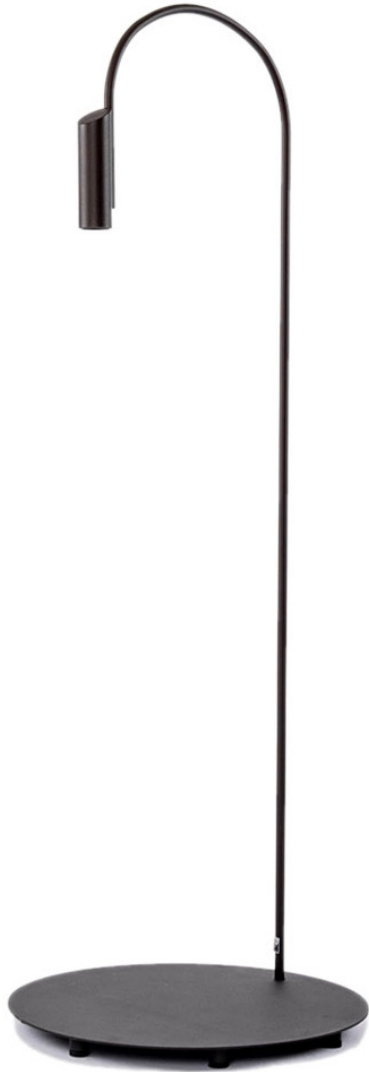

SRHUGHES

Deep Brown Outdoor Floor Lamp, FLOS

Caule Outdoor Floor By Flos

Caule outdoor floor is an aluminum plug-in floor fixture with a solid head. Taking after its name, Caule embodies the structure of a flower and its stem. Its natural form blends seamlessly into the environment around, creating intriguing shadows and highlighting outdoor pathways. Backlit floor dimmer switch on the IP65 cable enables ON/OFF function and brightness regulation 30–100% dimmable LED.

“Caule is an outdoor collection with simple understated lines yet strong style identity. Copying the botanical structure of a flower, the collection features a real flexible slender stem, almost a natural element, a subtle addition to any outdoor setting.” - Patricia Urquiola

57.1”h x 11.8” reach x 19.7”d base | Finish: Deep brown | LED / 2700K

This floor lamp is in excellent showroom condition. Used in showroom setting. Barely imperceptible evidence of wear. All purchase are final and without warranty.