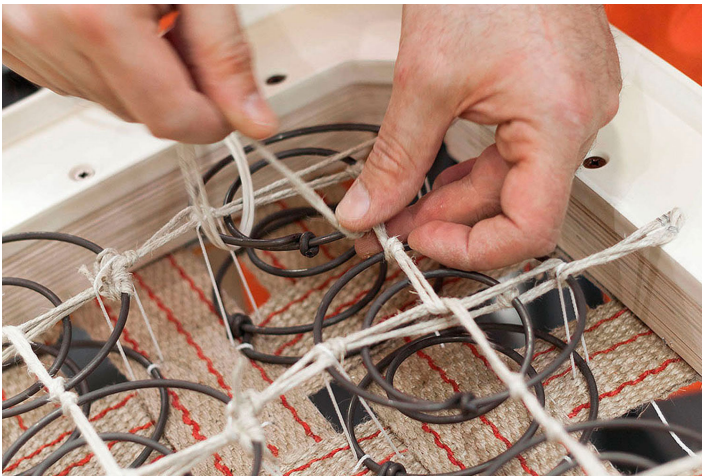

### Diva Dining Chair by Poltrona Frau

This chair has a curled top on the backrest which is a stylish reference to the classics objects. The folds on the corners of the seat as well as the biconical springs for suspension are coming from a long tradition. The seat frame and back are padded and is in birch plywood. Shell in rigid moulded polyurethane. Base and legs in mocha stained solid ash wood. Upholstery is Pelle Frau black leather.