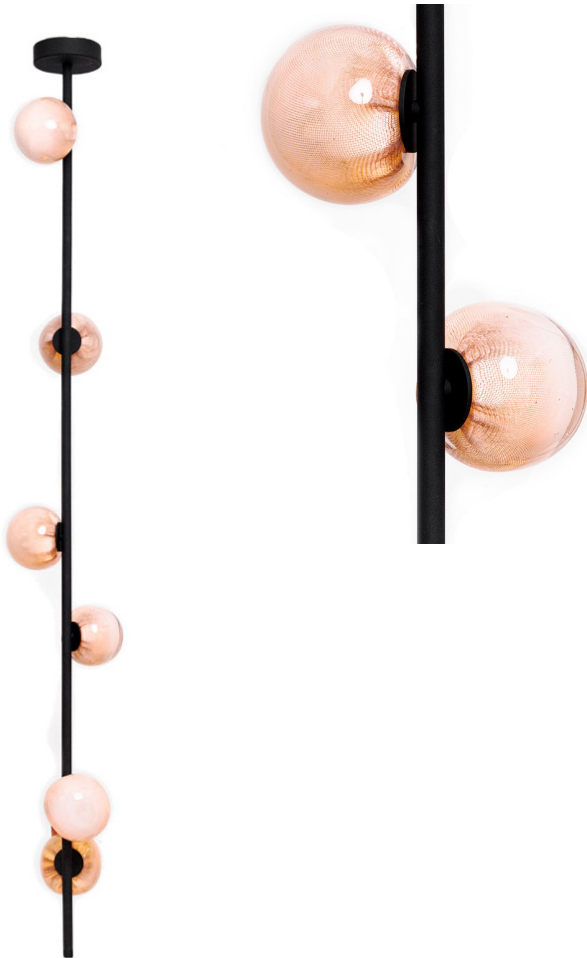

SRHUGHES

Handblown Copper Mesh + Glass Pendants Black Brass Stem Suspended Lamp, Bocci

84.6 Suspended Lamp By Bocci

84 begins with a white glass bubble is captured inside a fine copper mesh basket and then plunged into hot clear glass. Air is blown into the matrix to gently push the white glass through the mesh, creating a delicate pillowed form that is suspended inside the thick outer layer of clear glass. Sometimes the copper mesh basket folds and crinkles, adding specificity to each piece.

Ceiling mount has a 3.75" diameter and is mounted on a black brass stem.

Overall Measurements: 3.7"Ø x 72" h

www.srhughes.com | 918.742.5515 | showroom@srhughes.com

Center 1 | 3410 S. Peoria, Suite 100 | Tulsa, Oklahoma 74105