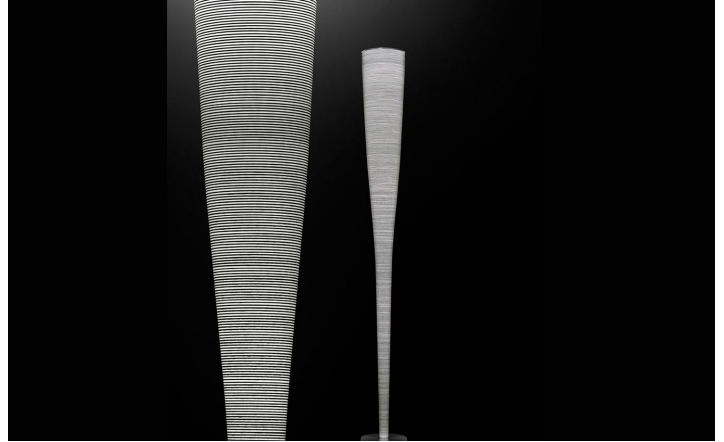

SRHUGHES

LED Fiberglass + Carbon Thread, Foscarini

Black Striped Mite Floor Lamp By Foscarini

Significantly sized and with a seductive and slender design, the Mite floor lamp is made with an innovative mixture of fiberglass and carbon thread or Kevlar® that acts as both decoration and frame. Finish is Black with nickel plated metal/steel base.

Measures: 8 1/4" Ø x 72 5/6" h

www.srhughes.com | 918.742.5515 | showroom@srhughes.com

Center 1 | 3410 S. Peoria, Suite 100 | Tulsa, Oklahoma 74105